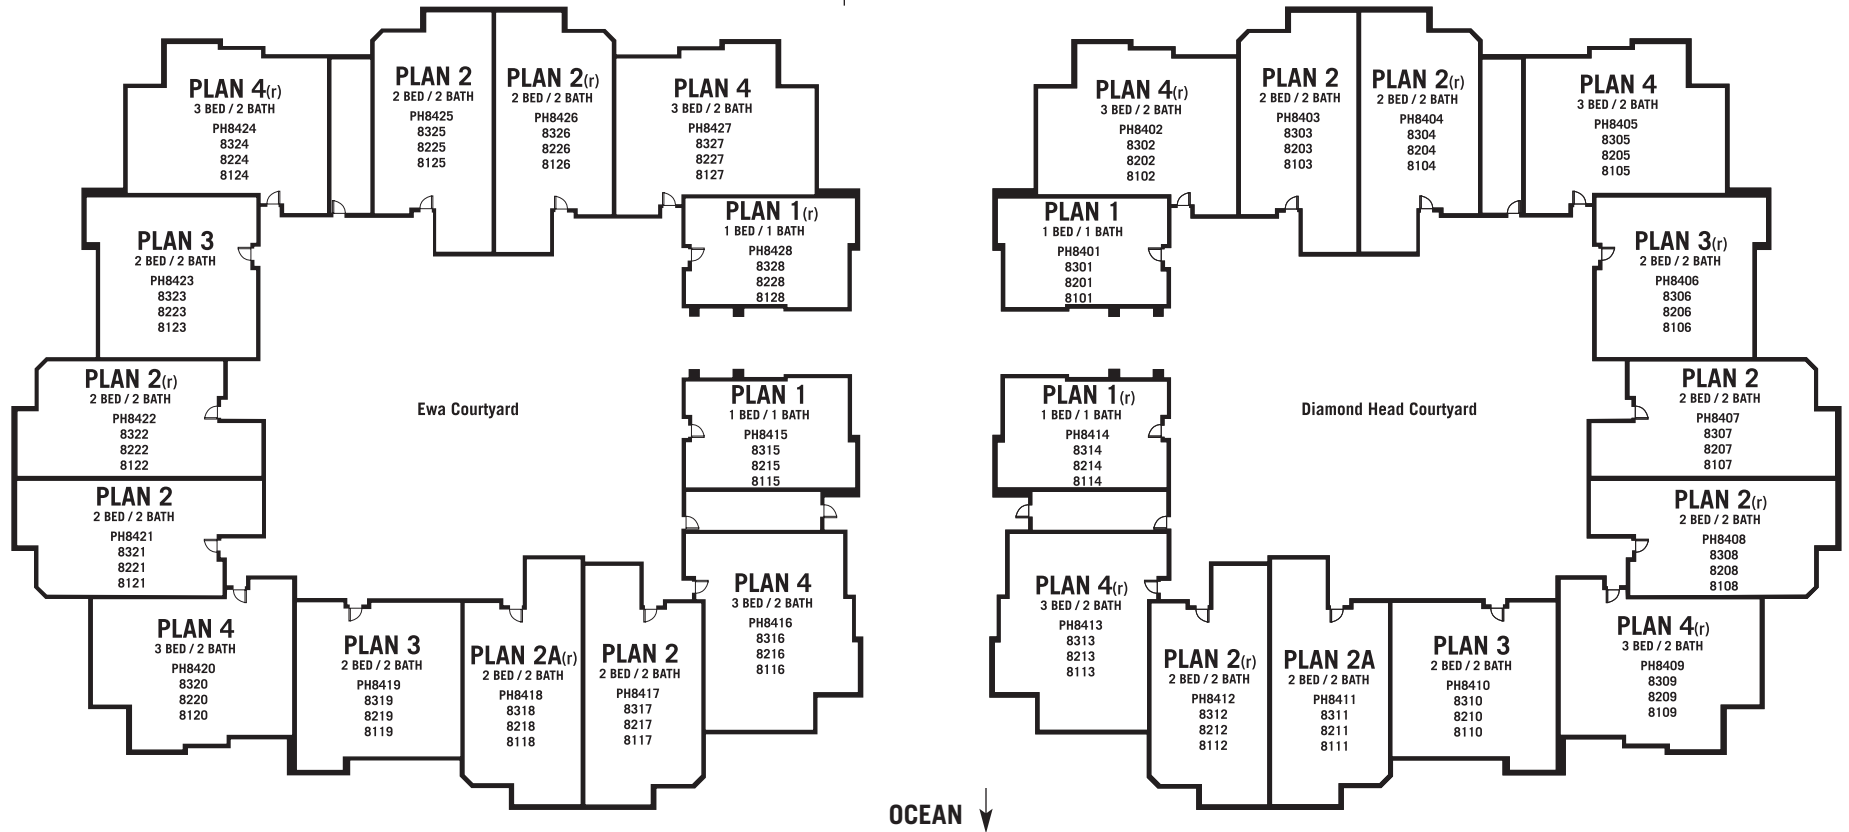

↑ MOUNTAIN

The Colony

AT THE PENINSULA

BUILDING THREE

Information and specifications are approximate and subject to change without notice. See public report for net living area.

PLAN	LIVING	LANAI	TOTAL
1	904 s.f.	82 s.f.	986 s.f.
1A	893 s.f.	82 s.f.	975 s.f.
2	1,282 s.f.	104 s.f.	1,386 s.f.
2A	1,262 s.f.	104 s.f.	1,366 s.f.
3	1,345 s.f.	84 s.f.	1,429 s.f.
4	1,457 s.f.	121 s.f.	1,578 s.f.