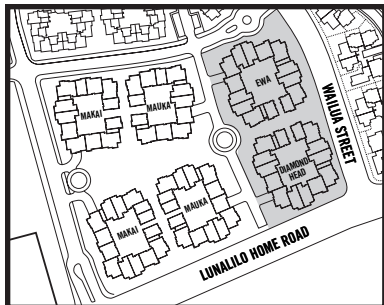

↑ MOUNTAIN

The Colony

AT THE PENINSULA

BUILDING THREE

Information and specifications are approximate and subject to change without notice. See public report for net living area.

PLAN	LIVING	LANAI	TOTAL
1	904 s.f.	82 s.f.	986 s.f.
1A	893 s.f.	82 s.f.	975 s.f.
2	1,282 s.f.	104 s.f.	1,386 s.f.
2A	1,262 s.f.	104 s.f.	1,366 s.f.
3	1,345 s.f.	84 s.f.	1,429 s.f.
4	1,457 s.f.	121 s.f.	1,578 s.f.