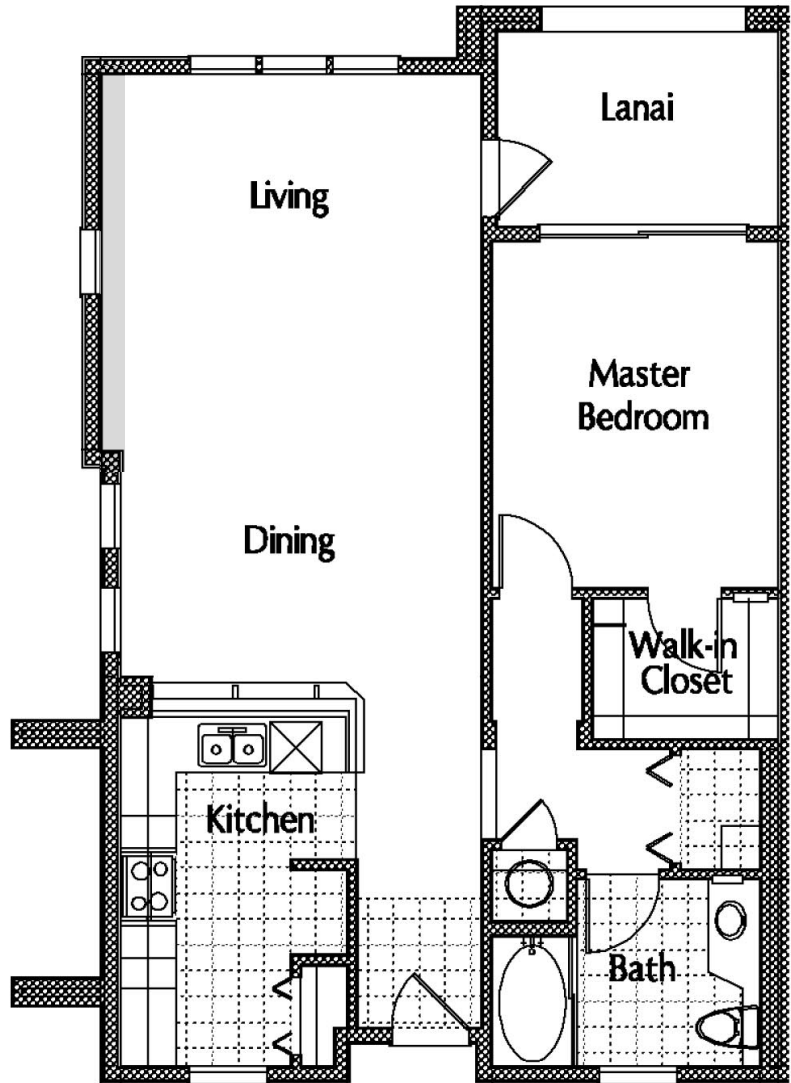

The Colony

AT THE PENINSULA

PLAN 1

1 BEDROOM / 1 BATH

LIVING AREA*	904
LANAI	82
TOTAL	986

The Plan 1 lanai at Level 1 along the Promenade are approximately 125 s.f. for the following units: 6101, 6112, 6113, 6124.

*The floor plans shown are a fair representation to assist the public in visualizing the interiors and may not accurately be depicted. The developer reserves the right to modify plans, specifications, materials and prices without prior notice or obligation. All square footages are approximate, see the contingent final public report for net living area.