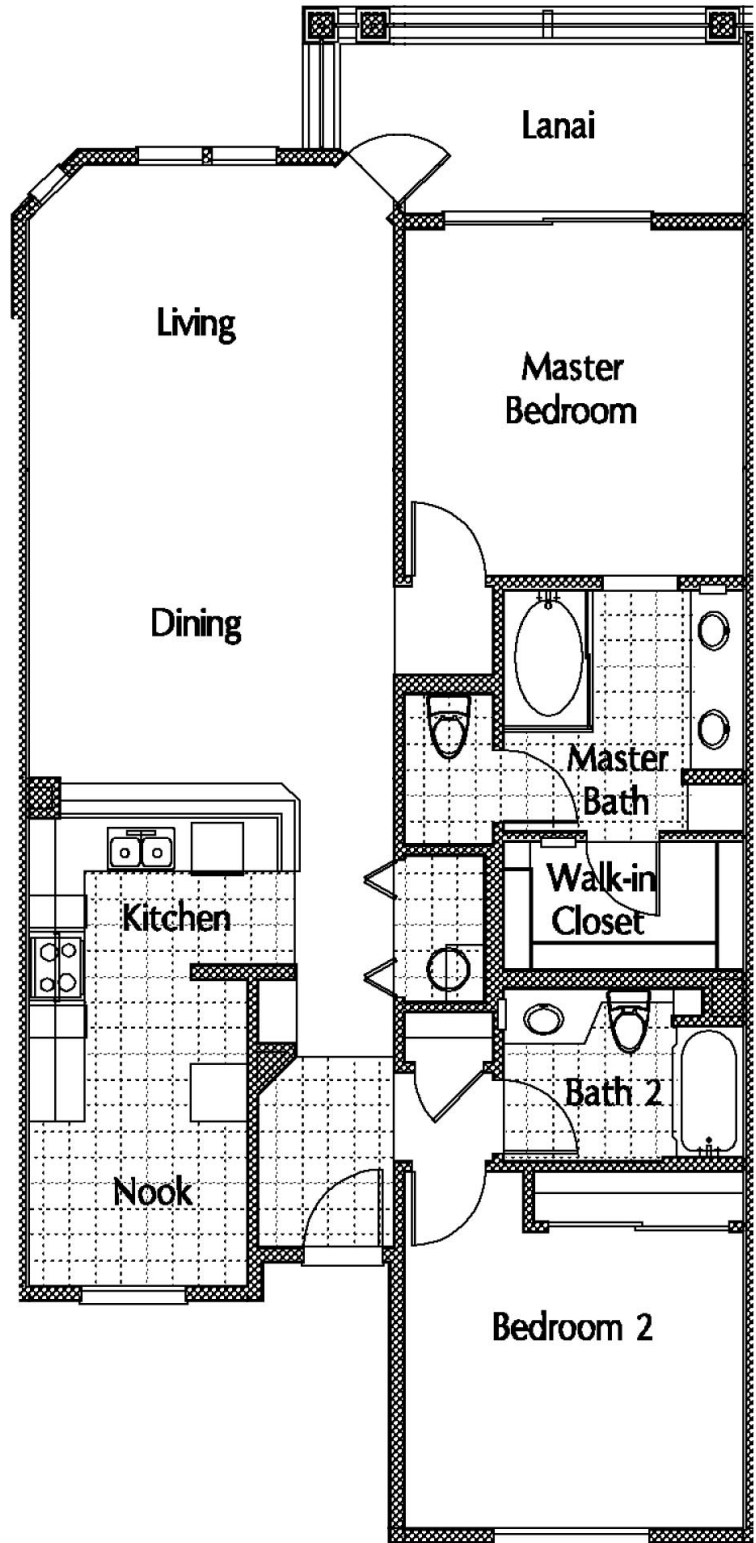

The Colony

AT THE PENINSULA

PLAN 2
2 BEDROOM / 2 BATH

LIVING AREA*	1,282
LANAI	104
TOTAL	1,386

*The floor plans shown are a fair representation to assist the public in visualizing the interiors and may not accurately be depicted. The developer reserves the right to modify plans, specifications, materials and prices without prior notice or obligation. All square footages are approximate, see the contingent final public report for net living area.