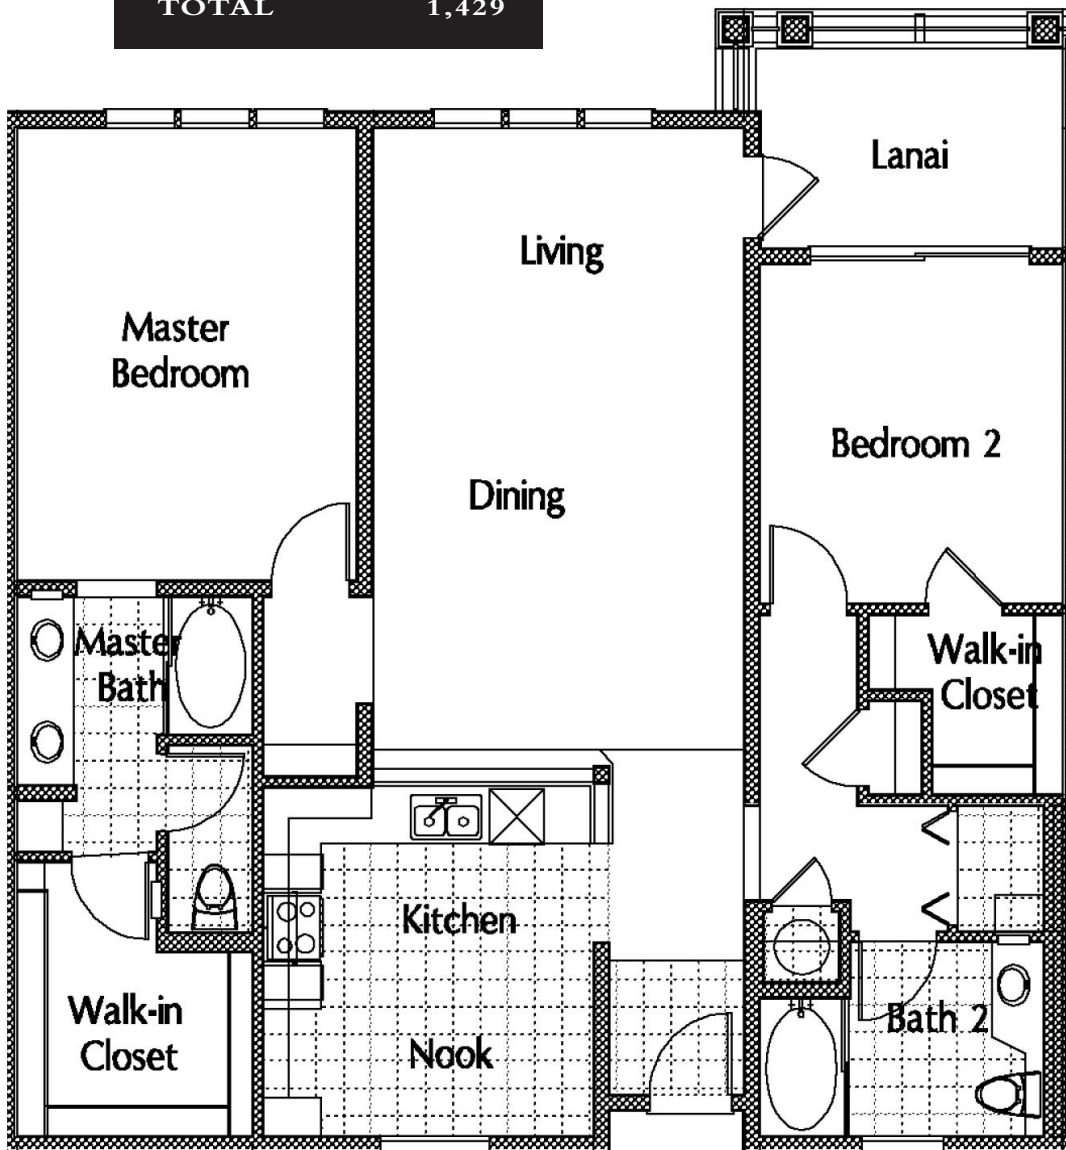

The Colony

AT THE PENINSULA

PLAN 3

2 BEDROOM / 2 BATH

LIVING AREA*	1,345
LANAI	84
TOTAL	1,429

*The floor plans shown are a fair representation to assist the public in visualizing the interiors and may not accurately be depicted. The developer reserves the right to modify plans, specifications, materials and prices without prior notice or obligation. All square footages are approximate, see the contingent final public report for net living area.